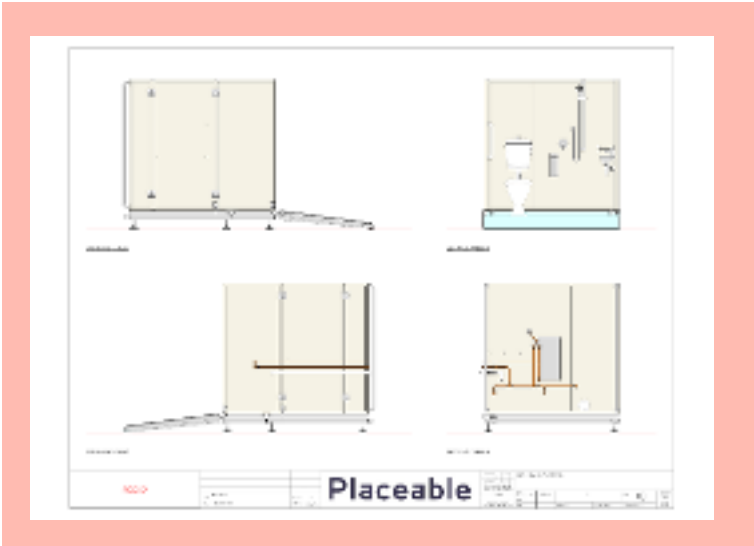

[www.placeablesolutions.com.au](http://www.placeablesolutions.com.au)

Placeable

- | Reliable
- | Portable
- | Comfortable

1800 010 246

[support@placeable.com.au](mailto:support@placeable.com.au)

67 Alexander St, North Albury NSW